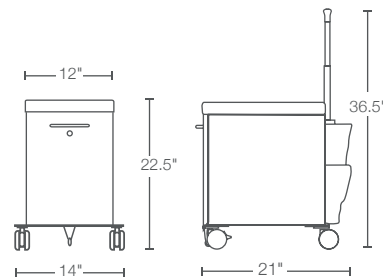

## FEATURES

- Bottom drawer may be specified as single-sided (left or right) or two-sided
- A two-sided drawer includes file bars to accommodate letter or legal hanging files
- A concealed top drawer is accessible when bottom drawer is open
- Cushion is 1" foam

## SLIM XLT

- 75mm black casters (2L/2NL) integrated into outrigger base for added stability and higher clearance
- Ergonomic, three-stage telescoping handle
- Rear storage bag with one full-length and one half-length pocket for laptop and accessories
- Self closing slides keep drawer closed during travel

Slim

Slim XLT

H	D	W	Description	Top Option	Drawer access from side	Pkg Wt	Pkg Cube	Part #	Front	Part #	Metal Color	Fabric #	GR 1 Price	GR 2 Price	GR 3 Price	GR 4 Price	GR 5 Price	COM Price
20	18-7/8	12	one-sided drawer	metal	left	41lb	3.8 ft	SLL	?	5638	?	n/a	\$668	n/a	n/a	n/a	n/a	n/a
20	18-7/8	12	one-sided drawer	metal	right	41 lb	3.8 ft	SRL	?	5638	?	n/a	\$668	n/a	n/a	n/a	n/a	n/a
20	18-7/8	12	two-sided drw. & file bars	metal	n/a	41 lb	3.8 ft	STL	?	5640	?	n/a	\$693	n/a	n/a	n/a	n/a	n/a
21	18-7/8	12	one-sided drawer	cushion	left	49 lb	3.8 ft	SLL	?	5638C	?	?	\$841	\$928	\$962	\$997	\$1,025	\$836
21	18-7/8	12	one-sided drawer	cushion	right	49 lb	3.8 ft	SRL	?	5638C	?	?	\$841	\$928	\$962	\$997	\$1,025	\$836
21	18-7/8	12	two-sided drw. & file bars	cushion	n/a	49 lb	3.8 ft	STL	?	5640C	?	?	\$865	\$951	\$986	\$1,020	\$1,048	\$860
22-1/2	21	14	XLT one-sided drawer	cushion	left	54 lb	3.8 ft	SLL	?	5650C	?	?	\$1,075	\$1,161	\$1,195	\$1,231	\$1,259	\$1,070
22-1/2	21	14	XLT one-sided drawer	cushion	right	54 lb	3.8 ft	SRL	?	5650C	?	?	\$1,075	\$1,161	\$1,195	\$1,231	\$1,259	\$1,070
22-1/2	21	14	XLT two-sided drw. & file bars	cushion	n/a	54 lb	3.8 ft	STL	?	5650C	?	?	\$1,105	\$1,189	\$1,223	\$1,258	\$1,286	\$1,100