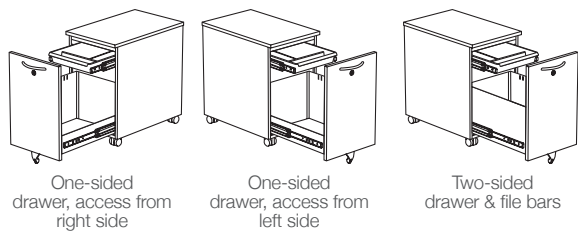

Slim

MOBILE STORAGE

FEATURES

- Bottom drawer may be specified as single-sided (left or right) or two-sided
- A two-sided drawer includes file bars to accommodate letter or legal hanging files
- A concealed top drawer is accessible when bottom drawer is open
- Cushion is 1" foam

ORDERING TIPS

- Linear yardage required for COM fabric (20 units or fewer): Slim - 3/4 yard
- Unless otherwise specified, the fabric pattern on cushions will be applied "front-to-back"

LOCK SYSTEM

- LL series lock, keyed alike, bright nickel, master-keyed, and core-removable (may be keyed-alike in the field). Other key series are available

SLIM XLT

- 75mm black casters (2L/2NL) integrated into outrigger base for added stability and higher clearance
- Ergonomic, three-stage telescoping handle
- Rear storage bag with one full-length and one half-length pocket for laptop and accessories
- Self closing slides keep drawer closed during travel

Slim