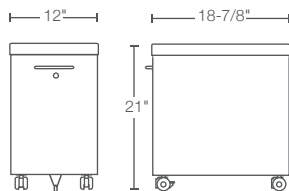

## FEATURES

- Bottom drawer may be specified as single-sided (left or right) or two-sided
- A two-sided drawer includes file bars to accommodate letter or legal hanging files
- A concealed top drawer is accessible when bottom drawer is open
- Cushion is 1" foam

## ORDERING TIPS

- Linear yardage required for COM fabric (20 units or fewer): Slim - 3/4 yard
- Unless otherwise specified, the fabric pattern on cushions will be applied "front-to-back"

## SLIM XLT

- 75mm black casters (2L/2NL) integrated into outrigger base for added stability and higher clearance
- Ergonomic, three-stage telescoping handle
- Rear storage bag with one full-length and one half-length pocket for laptop and accessories
- Self closing slides keep drawer closed during travel

Slim

Slim XLT

H	D	W	Description	Top Option	Drawer access from side	Pkg Wt	Pkg Cube	Part #	Front	Part #	Metal Color	Fabric #	GR 1 Price	GR 2 Price	GR 3 Price	GR 4 Price	GR 5 Price	COM Price
20	18-7/8	12	one-sided drawer	metal	left	41lb	3.8 ft	SLL	?	5638	?	n/a	\$668	n/a	n/a	n/a	n/a	n/a
20	18-7/8	12	one-sided drawer	metal	right	41 lb	3.8 ft	SRL	?	5638	?	n/a	\$668	n/a	n/a	n/a	n/a	n/a
20	18-7/8	12	two-sided drw. & file bars	metal	n/a	41 lb	3.8 ft	STL	?	5640	?	n/a	\$693	n/a	n/a	n/a	n/a	n/a
21	18-7/8	12	one-sided drawer	cushion	left	49 lb	3.8 ft	SLL	?	5638C	?	?	\$841	\$928	\$962	\$997	\$1,025	\$836
21	18-7/8	12	one-sided drawer	cushion	right	49 lb	3.8 ft	SRL	?	5638C	?	?	\$841	\$928	\$962	\$997	\$1,025	\$836
21	18-7/8	12	two-sided drw. & file bars	cushion	n/a	49 lb	3.8 ft	STL	?	5640C	?	?	\$865	\$951	\$986	\$1,020	\$1,048	\$860
22-1/2	21	14	XLT one-sided drawer	cushion	left	54 lb	3.8 ft	SLL	?	5650C	?	?	\$1,075	\$1,161	\$1,195	\$1,231	\$1,259	\$1,070
22-1/2	21	14	XLT one-sided drawer	cushion	right	54 lb	3.8 ft	SRL	?	5650C	?	?	\$1,075	\$1,161	\$1,195	\$1,231	\$1,259	\$1,070
22-1/2	21	14	XLT two-sided drw. & file bars	cushion	n/a	54 lb	3.8 ft	STL	?	5650C	?	?	\$1,105	\$1,189	\$1,223	\$1,258	\$1,286	\$1,100