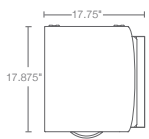

- Linear yardage required for COM fabric is 3/4 yard (20 units or fewer)
- Unless otherwise specified, the fabric grain on cushions will be applied “front-to-back”; the “front” is the side with drawers

AVAILABLE LOCKS & FRONTS

UM Series
(Standard)

LL Series

K Series

Q. Satin Nickel
Bar Pull

S. Satin Nickel
Loop Pull
(Add “B” suffix
for black pull)

Y. Black Wire Pull

DIMENSIONS

ORDERING GUIDE

H	D	W	Caster Style	Hinge Location	Pkg Wt	Pkg Cube	Part #	Front	Part #	Metal Color	Fabric #	Lam	Price					
Laminate Top																		
21-7/8	17-7/8	15-1/4	black	left	68 lb	5.9 ft	EGL	?	7566	?	n/a	?	\$1,150					
21-7/8	17-7/8	15-1/4	black	right	68 lb	5.9 ft	EGR	?	7566	?	n/a	?	\$1,150					
												GR 1 Price	GR 2 Price	GR 3 Price	GR 4 Price	GR 5 Price	COM Price	
Cushion Top																		
22-1/4	17-7/8	15-1/4	black	left	68 lb	5.9 ft	EGL	?	7566	?	?	n/a	\$1,050	\$1,108	\$1,132	\$1,155	\$1,174	\$1,045
22-1/4	17-7/8	15-1/4	black	right	68 lb	5.9 ft	EGR	?	7566	?	?	n/a	\$1,050	\$1,108	\$1,132	\$1,155	\$1,174	\$1,045
5-3/4	2-1/2	15	side bin	n/a	5 lb	1.5 ft	MFP	n/a	0065	?	n/a	n/a	\$90					