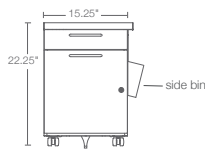

AVAILABLE LOCKS & FRONTS

UM Series
(Standard)

LL Series

K Series

Q. Satin Nickel
Bar Pull

S. Satin Nickel
Loop Pull
(Add “B” suffix
for black pull)

Y. Black Wire Pull

DIMENSIONS

ORDERING GUIDE

H	D	W	Caster Style	Hinge Location	Pkg Wt	Pkg Cube	Part #	Front	Part #	Metal Color	Fabric #	Lam	Price					
Laminate Top																		
21-7/8	17-7/8	15-1/4	black	left	68 lb	5.9 ft	EGL	?	7566	?	n/a	?	\$1,150					
21-7/8	17-7/8	15-1/4	black	right	68 lb	5.9 ft	EGR	?	7566	?	n/a	?	\$1,150					
												GR 1 Price	GR 2 Price	GR 3 Price	GR 4 Price	GR 5 Price	COM Price	
Cushion Top																		
22-1/4	17-7/8	15-1/4	black	left	68 lb	5.9 ft	EGL	?	7566	?	?	n/a	\$1,050	\$1,108	\$1,132	\$1,155	\$1,174	\$1,045
22-1/4	17-7/8	15-1/4	black	right	68 lb	5.9 ft	EGR	?	7566	?	?	n/a	\$1,050	\$1,108	\$1,132	\$1,155	\$1,174	\$1,045
5-3/4	2-1/2	15	side bin	n/a	5 lb	1.5 ft	MFP	n/a	0065	?	n/a	n/a	\$90					