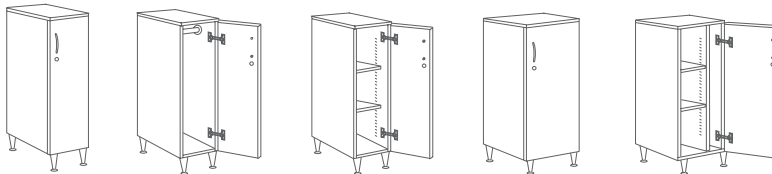

LL Series

SL Series

K Series

Statement of Line

IN-LINE Lockers with standard lock and key

IN-LINE Lockers with electronic lock

Single W: 12" H: 51 ³ / ₈ " D: 18 ¹ / ₄ " & 23 ¹ / ₂ "	Single W: 12" H: 65 ⁷ / ₈ " D: 18 ¹ / ₄ " & 23 ¹ / ₂ "	Single W: 18" H: 51 ³ / ₈ " D: 18 ¹ / ₄ " & 23 ¹ / ₂ "	Single W: 18" H: 65 ⁷ / ₈ " D: 18 ¹ / ₄ " & 23 ¹ / ₂ "	Double W: 12" H: 65 ⁷ / ₈ " D: 18 ¹ / ₄ " & 23 ¹ / ₂ "	Double W: 18" H: 65 ⁷ / ₈ " D: 18 ¹ / ₄ " & 23 ¹ / ₂ "	Quad W: 23 ¹ / ₂ " H: 65 ⁷ / ₈ " D: 18 ¹ / ₄ "	4-Door Cubby W: 23 ¹ / ₂ " H: 34 ³ / ₄ " D: 18 ¹ / ₄ "	8-Door Cubby W: 23 ¹ / ₂ " H: 65 ⁷ / ₈ " D: 18 ¹ / ₄ "
---	---	---	---	---	---	---	---	---

Cayenne® Lockers with standard lock and key

W: 12" H: 41 ¹ / ₂ " D: 20"	W: 12" H: 41 ¹ / ₂ " D: 20" Coat Rod	W: 12" H: 41 ¹ / ₂ " D: 20" 2 Shelves	W: 18" H: 41 ¹ / ₂ " D: 20"	W: 18" H: 41 ¹ / ₂ " D: 20" Closet and Shelves
---	---	--	---	---