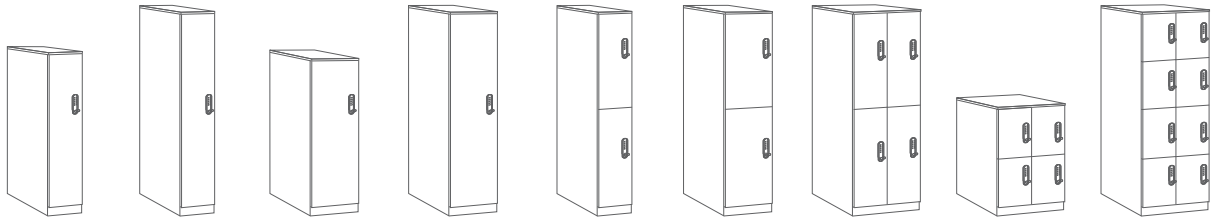

LL Series

SL Series

K Series

Statement of Line

IN-LINE Lockers with standard lock and key

IN-LINE Lockers with electronic lock

Single W: 12" H: 51 ³ / ₈ " D: 18 ¹ / ₄ " & 23 ¹ / ₂ "	Single W: 12" H: 65 ⁷ / ₈ " D: 18 ¹ / ₄ " & 23 ¹ / ₂ "	Single W: 18" H: 51 ³ / ₈ " D: 18 ¹ / ₄ " & 23 ¹ / ₂ "	Single W: 18" H: 65 ⁷ / ₈ " D: 18 ¹ / ₄ " & 23 ¹ / ₂ "	Double W: 12" H: 65 ⁷ / ₈ " D: 18 ¹ / ₄ " & 23 ¹ / ₂ "	Double W: 18" H: 65 ⁷ / ₈ " D: 18 ¹ / ₄ " & 23 ¹ / ₂ "	Quad W: 23 ¹ / ₂ " H: 65 ⁷ / ₈ " D: 18 ¹ / ₄ "	4-Door Cubby W: 23 ¹ / ₂ " H: 34 ³ / ₄ " D: 18 ¹ / ₄ "	8-Door Cubby W: 23 ¹ / ₂ " H: 65 ⁷ / ₈ " D: 18 ¹ / ₄ "
---	---	---	---	---	---	---	---	---

Cayenne® Lockers with standard lock and key

W: 12" H: 41 ¹ / ₂ " D: 20"	W: 12" H: 41 ¹ / ₂ " D: 20" Coat Rod	W: 12" H: 41 ¹ / ₂ " D: 20" 2 Shelves	W: 18" H: 41 ¹ / ₂ " D: 20"	W: 18" H: 41 ¹ / ₂ " D: 20" Closet and Shelves
---	---	--	---	---