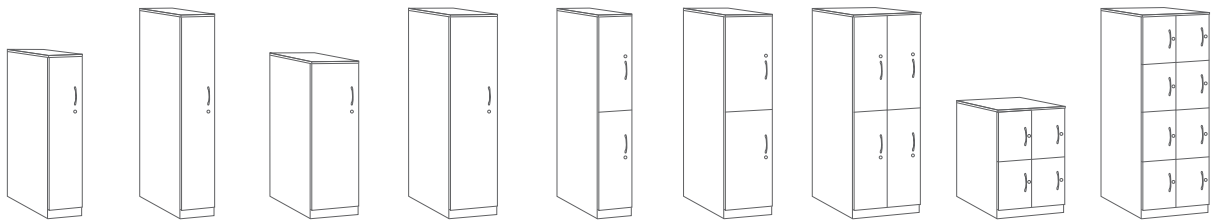

LL Series

SL Series

K Series

Statement of Line

IN-LINE Lockers with standard lock and key

IN-LINE Lockers with electronic lock

Single W: 12" H: 51 ³ / ₈ " D: 18 ¹ / ₄ " & 23 ¹ / ₂ "	Single W: 12" H: 65 ⁷ / ₈ " D: 18 ¹ / ₄ " & 23 ¹ / ₂ "	Single W: 18" H: 51 ³ / ₈ " D: 18 ¹ / ₄ " & 23 ¹ / ₂ "	Single W: 18" H: 65 ⁷ / ₈ " D: 18 ¹ / ₄ " & 23 ¹ / ₂ "	Double W: 12" H: 65 ⁷ / ₈ " D: 18 ¹ / ₄ " & 23 ¹ / ₂ "	Double W: 18" H: 65 ⁷ / ₈ " D: 18 ¹ / ₄ " & 23 ¹ / ₂ "	Quad W: 23 ¹ / ₂ " H: 65 ⁷ / ₈ " D: 18 ¹ / ₄ "	4-Door Cubby W: 23 ¹ / ₂ " H: 34 ³ / ₄ " D: 18 ¹ / ₄ "	8-Door Cubby W: 23 ¹ / ₂ " H: 65 ⁷ / ₈ " D: 18 ¹ / ₄ "
---	---	---	---	---	---	---	---	---

Cayenne® Lockers with standard lock and key

W: 12" H: 41 ¹ / ₂ " D: 20"	W: 12" H: 41 ¹ / ₂ " D: 20" Coat Rod	W: 12" H: 41 ¹ / ₂ " D: 20" 2 Shelves	W: 18" H: 41 ¹ / ₂ " D: 20"	W: 18" H: 41 ¹ / ₂ " D: 20" Closet and Shelves
---	---	--	---	---