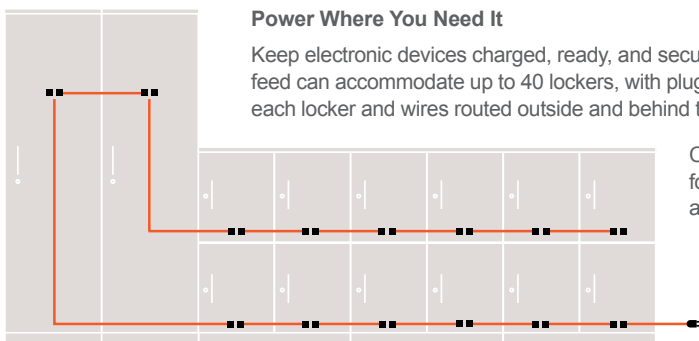

Power Where You Need It

Keep electronic devices charged, ready, and secure. A single power feed can accommodate up to 40 lockers, with plug-in power inside each locker and wires routed outside and behind the cabinets.

Contact Sales
for specification
assistance.