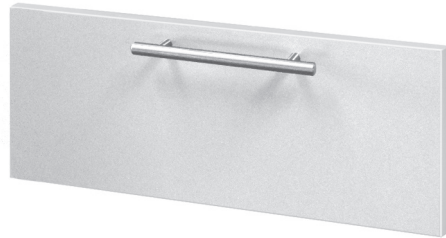

AVAILABLE DRAWER FRONTS FOR IN-LINE® LATERAL FILES

A: Full Pull

Q: Square, Satin Nickel Bar Pull

S: Square, Satin Nickel Loop Pull
(Add "B" suffix for black pull)

Y: Square, Black Wire Pull

B: S-9000 Pull

F: Square, Recessed Pull

H: Square, HW Pull

P: Square, P Pull

IN-LINE Box/File Laterals and Laterals with 6" Drawers have some drawer front limitations. Please see individual price book pages for specific restrictions.