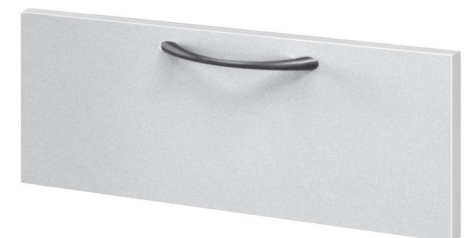

AVAILABLE DRAWER FRONTS FOR IN-LINE® LATERAL FILES

A: Full Pull

Q: Square, Satin Nickel Bar Pull

S: Square, Satin Nickel Loop Pull
(Add "B" suffix for black pull)

Y: Square, Black Wire Pull

B: S-9000 Pull

F: Square, Recessed Pull

H: Square, HW Pull

P: Square, P Pull

IN-LINE Box/File Laterals and Laterals with 6" Drawers have some drawer front limitations. Please see individual price book pages for specific restrictions.