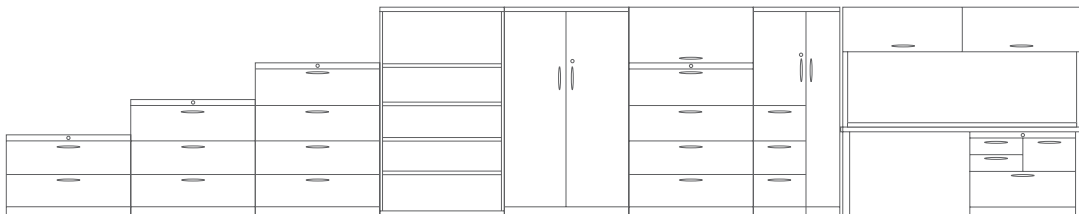

IN-LINE storage

Visual Harmony

In-Line pedestals, laterals, towers, lockers, bookcases and storage cabinets feature consistent horizontal lines and full-width fronts.

Keep a Low Profile

Metalworks offers dozens of cabinets under 40" tall; perfect for maximizing natural light and employee collaboration.