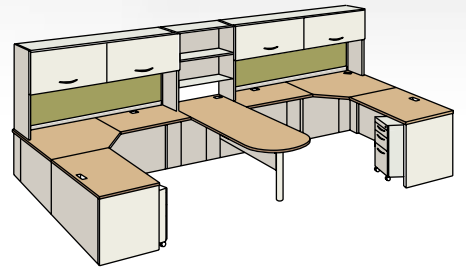

IN-LINE desk

Desk Solutions Made Easy

A proven workhorse in both educational and corporate settings, the Metalworks desk makes life simple for designers, installers, facility managers, and the people who put it to work every day.

Intuitive Wire Management

From top of the hutch to bottom of the desk legs, wires are easily concealed.

Durable

All metal desk with laminate work surfaces. ANSI-BIFMA tested, with lifetime warranty.

Speedy Install

Clean Lines

All horizontal lines are consistent with In-Line storage products.

Simple to Specify

Work surfaces are supported by non-handed panel legs, and storage simply slides underneath.

Statement of Line

Bare Bones Desk

Single Pedestal Double Pedestal Single Pedestal Return

Desk Shell

No Modesty Partial Modesty 3/4 Modesty Full Modesty

Return Shell

No Modesty Partial Modesty Full Modesty

"D" and "P" Peninsulas