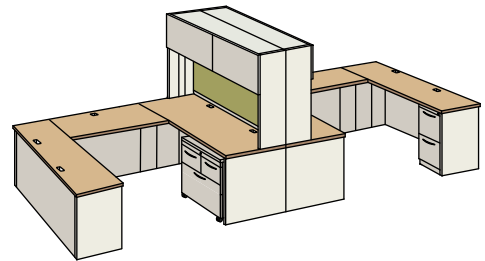

Intuitive Wire Management

From top of the hutch to bottom of the desk legs, wires are easily concealed.

Durable

All metal desk with laminate work surfaces. ANSI-BIFMA tested, with lifetime warranty.

Speedy Install

The components are unhandled, the attachment points pre-drilled, and the hutches ship assembled.

Make It Your Own

- 60 standard metal colors, plus online Industry Favorite Colors
- 11 metal drawer fronts, plus laminate front options
- 18 standard laminates, plus online Industry Favorite Laminates
- 15 standard fabrics, plus COM made easy
- 4 lock options
- All components are also sold separately

Clean Lines

All horizontal lines are consistent with In-Line storage products.

Simple to Specify

Work surfaces are supported by non-handed panel legs, and storage simply slides underneath.

Statement of Line