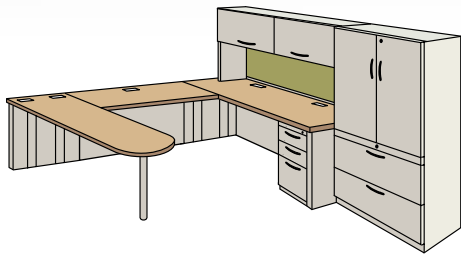

Intuitive Wire Management

From top of the hutch to bottom of the desk legs, wires are easily concealed.

Durable

All metal desk with laminate work surfaces. ANSI-BIFMA tested, with lifetime warranty.

Speedy Install

The components are unhandled, the attachment points pre-drilled, and the hutches ship assembled.

Make It Your Own

- 60 standard metal colors, plus online Industry Favorite Colors
- 11 metal drawer fronts, plus laminate front options
- 18 standard laminates, plus online Industry Favorite Laminates
- 15 standard fabrics, plus COM made easy
- 4 lock options
- All components are also sold separately

Clean Lines

All horizontal lines are consistent with In-Line storage products.

Simple to Specify

Work surfaces are supported by non-handed panel legs, and storage simply slides underneath.

Statement of Line