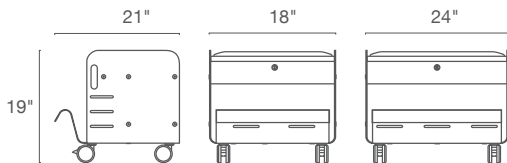

Bill

PERSONAL STORAGE COMPANION

BASIC CONSTRUCTION

- Laminate interior in white, black, or grey
- 12 gauge powder coated steel shell in 72 standard colors plus custom paint colors
- Open front bin for backpacks and bags
- Rear bin storage includes file bars to accommodate letter or legal hanging files
- Ergonomic footrest with non-skid protective strip
- Soft closing lid
- Weight limits of 200 lbs

LOCK SYSTEM

- Includes randomly-assigned LL Series locks - black-faced, master-keyed, and core-removable. Other key series are available, including UM and Knoll K

DIMENSIONS

ORDERING GUIDE

Description	H	D	W	Pkg Wt	Pkg Cube	Part #	Metal Color	Laminate		Fabric #
								M-1573-60 Frosty White	M-631-60 Classic Black	
Bill 18" width	19	21	18	51 lb	5.6 ft	BG1818	?	?	-	
Bill 24" width	19	23-1/2	24	62 lb	7.5 ft	BG1824	?	?	-	
Cushion 18" width	3/4	19	16	na	na	APLX18	-		?	
Cushion 24" width	3/4	19	20	na	na	APLX24	-		?	