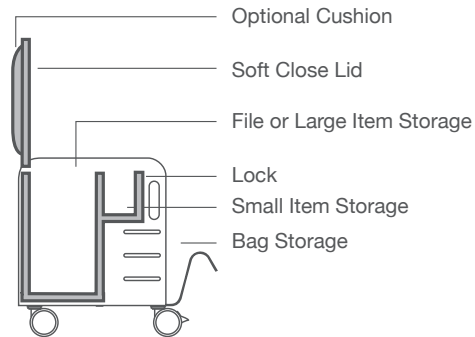

DIMENSIONS

ORDERING GUIDE

Description	H	D	W	Pkg Wt	Pkg Cube	Part #	Metal Color	Laminate		Fabric #
								M-1573-60 Frosty White	M-631-60 Classic Black	
Bill 18" width	19	21	18	51 lb	5.6 ft	BG1818	?	?	-	
Bill 24" width	19	23-1/2	24	62 lb	7.5 ft	BG1824	?	?	-	
Cushion 18" width	3/4	19	16	na	na	APLX18	-		?	
Cushion 24" width	3/4	19	20	na	na	APLX24	-		?