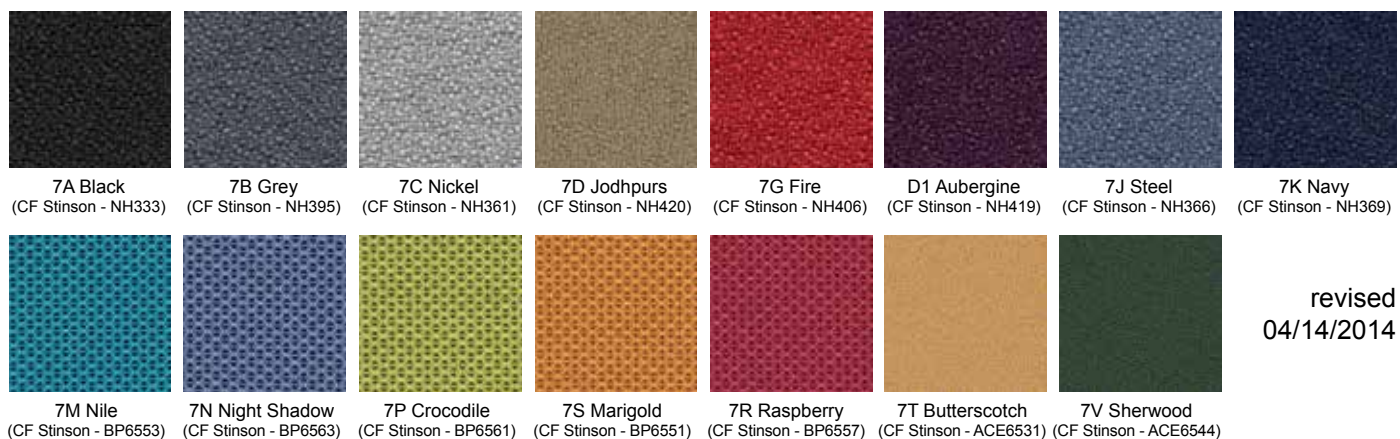

Metal Finishes | Laminates | Fabrics

rev 04.15.2014

Removed Fabrics 7E Golden & 7L Deep Forest
Added 7T Butterscotch & 7V Sherwood

Use this electronic PDF for **GENERAL** reference only. For a more accurate representation of these colors please request a printed finish card with attached paint sample chips.

0666 Silver Metallic
Herman Miller

02L6 Soft White
Herman Miller

0784 Warm Grey Neutral
Herman Miller

03C6 White Textured Enhanced
Herman Miller

0515 WL Sandstone
Herman Miller

0188 Medium Grey
Knoll

02Y6 Medium Metallic Grey
Knoll

02M2 Nevada
Teknion

02X7 Platinum Metallic
Teknion

02Z0 Satin Black
Teknion

02X4 Silver Textured
Teknion

02N0 Storm White Textured
Teknion

Laminates and Edge Trims

In addition to our 18 standard laminate and edge options shown here, we also welcome custom orders; please see our website for details. For samples of these standard options contact Wilsonart® at 800.433.3222 or wilsonartcontract.com.

Laminate/PVC Edge Trim

Laminate/PVC Edge Trim

Laminate/PVC Edge Trim

Fabrics

We have selected a pallet of fifteen accent colors from the C.F. Stinson® New Hempstead and Bryant Park collections. This fabric is a low texture, 100% polyester that will work very well as seating upholstery or for a vertical tack board application. For memo samples, please contact C.F. Stinson at 800.841.6279 or see cfstinson.com. Please see our price book for part numbers and details. COM fabrics also welcome.