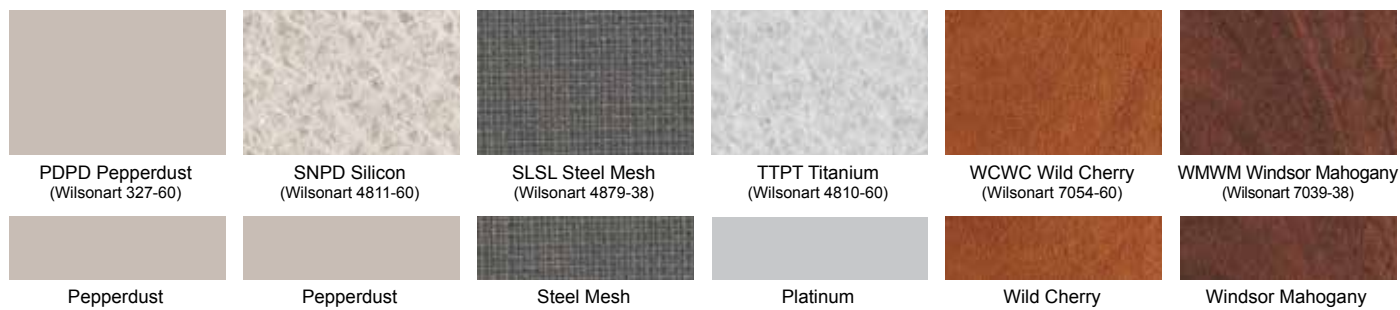

0666 Silver Metallic
Herman Miller

02L6 Soft White
Herman Miller

0784 Warm Grey Neutral
Herman Miller

03C6 White Textured Enhanced
Herman Miller

0515 WL Sandstone
Herman Miller

0188 Medium Grey
Knoll

02Y6 Medium Metallic Grey
Knoll

0756 Sandstone
Knoll

02X9 Silver Metallic
Knoll

0030 Soft Grey
Knoll

0722 Midnight Textured
Steelcase

02A4 Milk
Steelcase

0666 Platinum Metallic
Steelcase

0705 Sterling Metallic
Steelcase

0280 Warm White
Steelcase

02M2 Nevada
Teknion

02X7 Platinum Metallic
Teknion

02Z0 Satin Black
Teknion

02X4 Silver Textured
Teknion

02N0 Storm White Textured
Teknion

Laminates and Edge Trims

In addition to our 18 standard laminate and edge options shown here, we also welcome custom orders; please see our website for details. For samples of these standard options contact Wilsonart® at 800.433.3222 or wilsonartcontract.com.

Laminate/PVC Edge Trim

Laminate/PVC Edge Trim

Laminate/PVC Edge Trim

Fabrics

We have selected a pallet of fifteen accent colors from the C.F. Stinson® New Hempstead and Bryant Park collections. This fabric is a low texture, 100% polyester that will work very well as seating upholstery or for a vertical tack board application. For memo samples, please contact C.F. Stinson at 800.841.6279 or see cfstinson.com. Please see our price book for part numbers and details. COM fabrics also welcome.