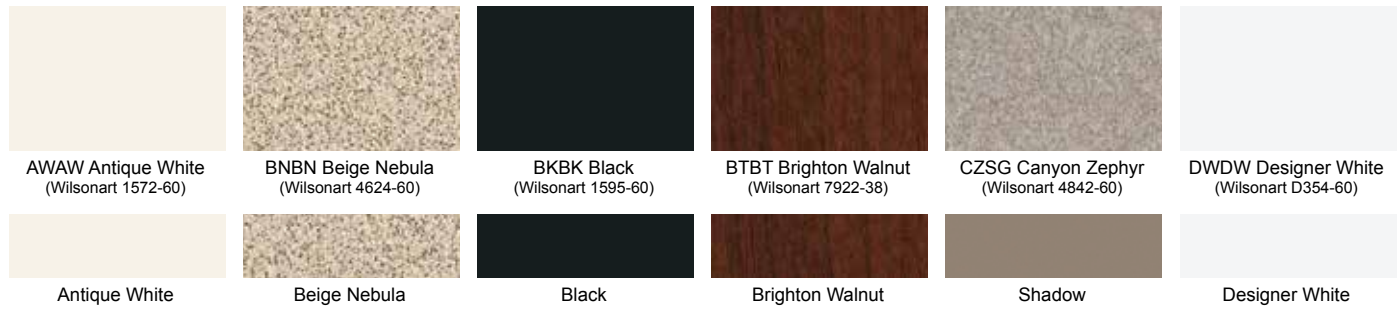

0666 Silver Metallic
Herman Miller

02L6 Soft White
Herman Miller

0784 Warm Grey Neutral
Herman Miller

03C6 White Textured Enhanced
Herman Miller

0515 WL Sandstone
Herman Miller

0188 Medium Grey
Knoll

02Y6 Medium Metallic Grey
Knoll

0756 Sandstone
Knoll

02X9 Silver Metallic
Knoll

0030 Soft Grey
Knoll

0722 Midnight Textured
Steelcase

02A4 Milk
Steelcase

0666 Platinum Metallic
Steelcase

0705 Sterling Metallic
Steelcase

0280 Warm White
Steelcase

02M2 Nevada
Teknion

02X7 Platinum Metallic
Teknion

02Z0 Satin Black
Teknion

02X4 Silver Textured
Teknion

02N0 Storm White Textured
Teknion

Laminates and Edge Trims

In addition to our 18 standard laminate and edge options shown here, we also welcome custom orders; please see our website for details. For samples of these standard options contact Wilsonart® at 800.433.3222 or wilsonartcontract.com.

Laminate/PVC Edge Trim

Laminate/PVC Edge Trim

Laminate/PVC Edge Trim

Fabrics

We have selected a pallet of fifteen accent colors from the C.F. Stinson® New Hempstead and Bryant Park collections. This fabric is a low texture, 100% polyester that will work very well as seating upholstery or for a vertical tack board application. For memo samples, please contact C.F. Stinson at 800.841.6279 or see cfstinson.com. Please see our price book for part numbers and details. COM fabrics also welcome.