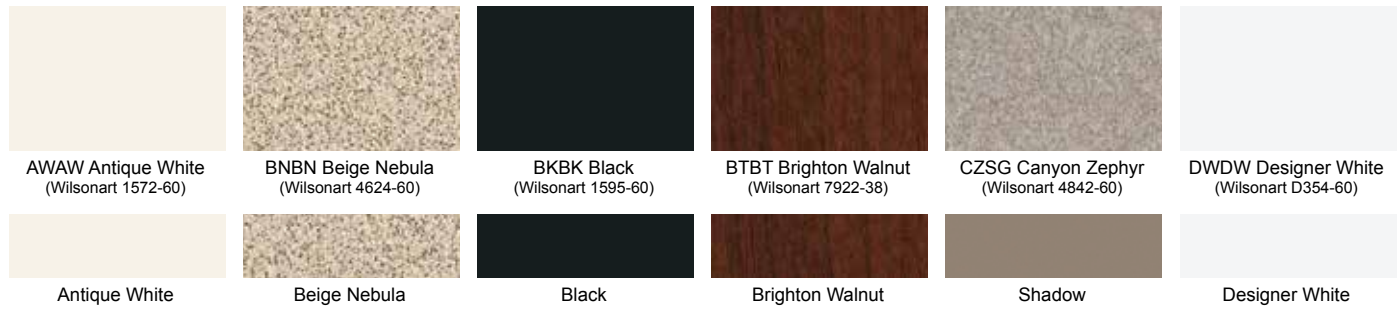

2Y9P Silver Metallic
Haworth

0131 Smoke**
Haworth

0666 Silver Metallic
Herman Miller

02L6 Soft White
Herman Miller

0784 Warm Grey Neutral
Herman Miller

03C6 White Textured Enhanced
Herman Miller

0515 WL Sandstone
Herman Miller

0188 Medium Grey
Knoll

02Y6 Medium Metallic Grey
Knoll

0756 Sandstone
Knoll

02X9 Silver Metallic
Knoll

0030 Soft Grey
Knoll

0722 Midnight Textured
Steelcase

02A4 Milk
Steelcase

0666 Platinum Metallic
Steelcase

0705 Sterling Metallic
Steelcase

0280 Warm White
Steelcase

02M2 Nevada
Teknion

02X7 Platinum Metallic
Teknion

02Z0 Satin Black
Teknion

02X4 Silver Textured
Teknion

02N0 Storm White Textured
Teknion

Laminates and Edge Trims

Laminate/PVC Edge Trim

Laminate/PVC Edge Trim

Laminate/PVC Edge Trim

Fabrics

We have selected a pallet of fifteen accent colors from the C.F. Stinson® New Hempstead and Bryant Park collections. This fabric is a low texture, 100% polyester that will work very well as seating upholstery or for a vertical tack board application. For memo samples, please contact C.F. Stinson at 800.841.6279 or see cfstinson.com. Please see our price book for part numbers and details. COM fabrics also welcome.