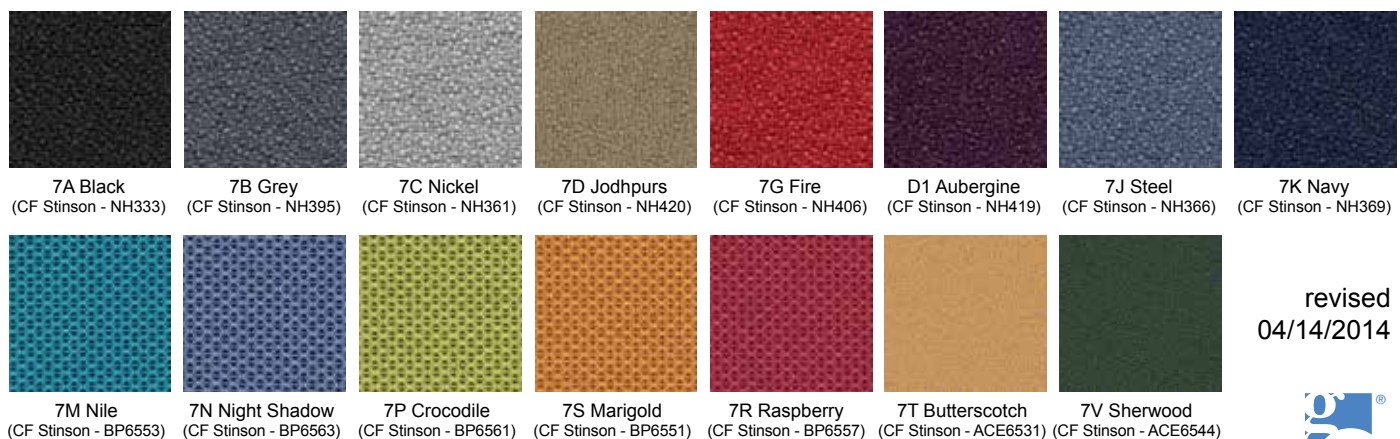

0006 Charcoal**
Haworth

0547 Graphite**
Haworth

0256 Black Umber*
Herman Miller

0257 Light Grey*
Herman Miller

0004 Medium Tone*
Herman Miller

0994 Metallic Bronze
Herman Miller

0744 Metallic Champagne
Herman Miller

2Y9P Silver Metallic
Haworth

0131 Smoke**
Haworth

0666 Silver Metallic
Herman Miller

02L6 Soft White
Herman Miller

0784 Warm Grey Neutral
Herman Miller

03C6 White Textured Enhanced
Herman Miller

0515 WL Sandstone
Herman Miller

0705 Sterling Metallic
Steelcase

0280 Warm White
Steelcase

02M2 Nevada
Teknion

02X7 Platinum Metallic
Teknion

02Z0 Satin Black
Teknion

02X4 Silver Textured
Teknion

02N0 Storm White Textured
Teknion

Laminates and Edge Trims

Laminate/PVC Edge Trim

Laminate/PVC Edge Trim

Laminate/PVC Edge Trim

Fabrics

We have selected a pallet of fifteen accent colors from the C.F. Stinson® New Hempstead and Bryant Park collections. This fabric is a low texture, 100% polyester that will work very well as seating upholstery or for a vertical tack board application. For memo samples, please contact C.F. Stinson at 800.841.6279 or see cfstinson.com. Please see our price book for part numbers and details. COM fabrics also welcome.