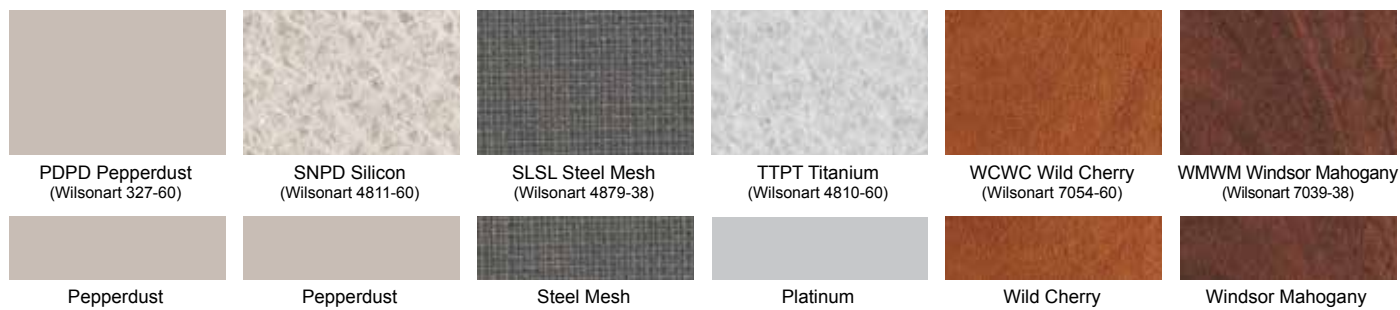

0006 Charcoal**
Haworth

0547 Graphite**
Haworth

0256 Black Umber*
Herman Miller

0257 Light Grey*
Herman Miller

0004 Medium Tone*
Herman Miller

0994 Metallic Bronze
Herman Miller

0744 Metallic Champagne
Herman Miller

2Y9P Silver Metallic
Haworth

0131 Smoke**
Haworth

0666 Silver Metallic
Herman Miller

02L6 Soft White
Herman Miller

0784 Warm Grey Neutral
Herman Miller

03C6 White Textured Enhanced
Herman Miller

0515 WL Sandstone
Herman Miller

0705 Sterling Metallic
Steelcase

0280 Warm White
Steelcase

02M2 Nevada
Teknion

02X7 Platinum Metallic
Teknion

02Z0 Satin Black
Teknion

02X4 Silver Textured
Teknion

02N0 Storm White Textured
Teknion

Laminates and Edge Trims

Laminate/PVC Edge Trim

Laminate/PVC Edge Trim

Laminate/PVC Edge Trim

Fabrics

We have selected a pallet of fifteen accent colors from the C.F. Stinson® New Hempstead and Bryant Park collections. This fabric is a low texture, 100% polyester that will work very well as seating upholstery or for a vertical tack board application. For memo samples, please contact C.F. Stinson at 800.841.6279 or see cfstinson.com. Please see our price book for part numbers and details. COM fabrics also welcome.